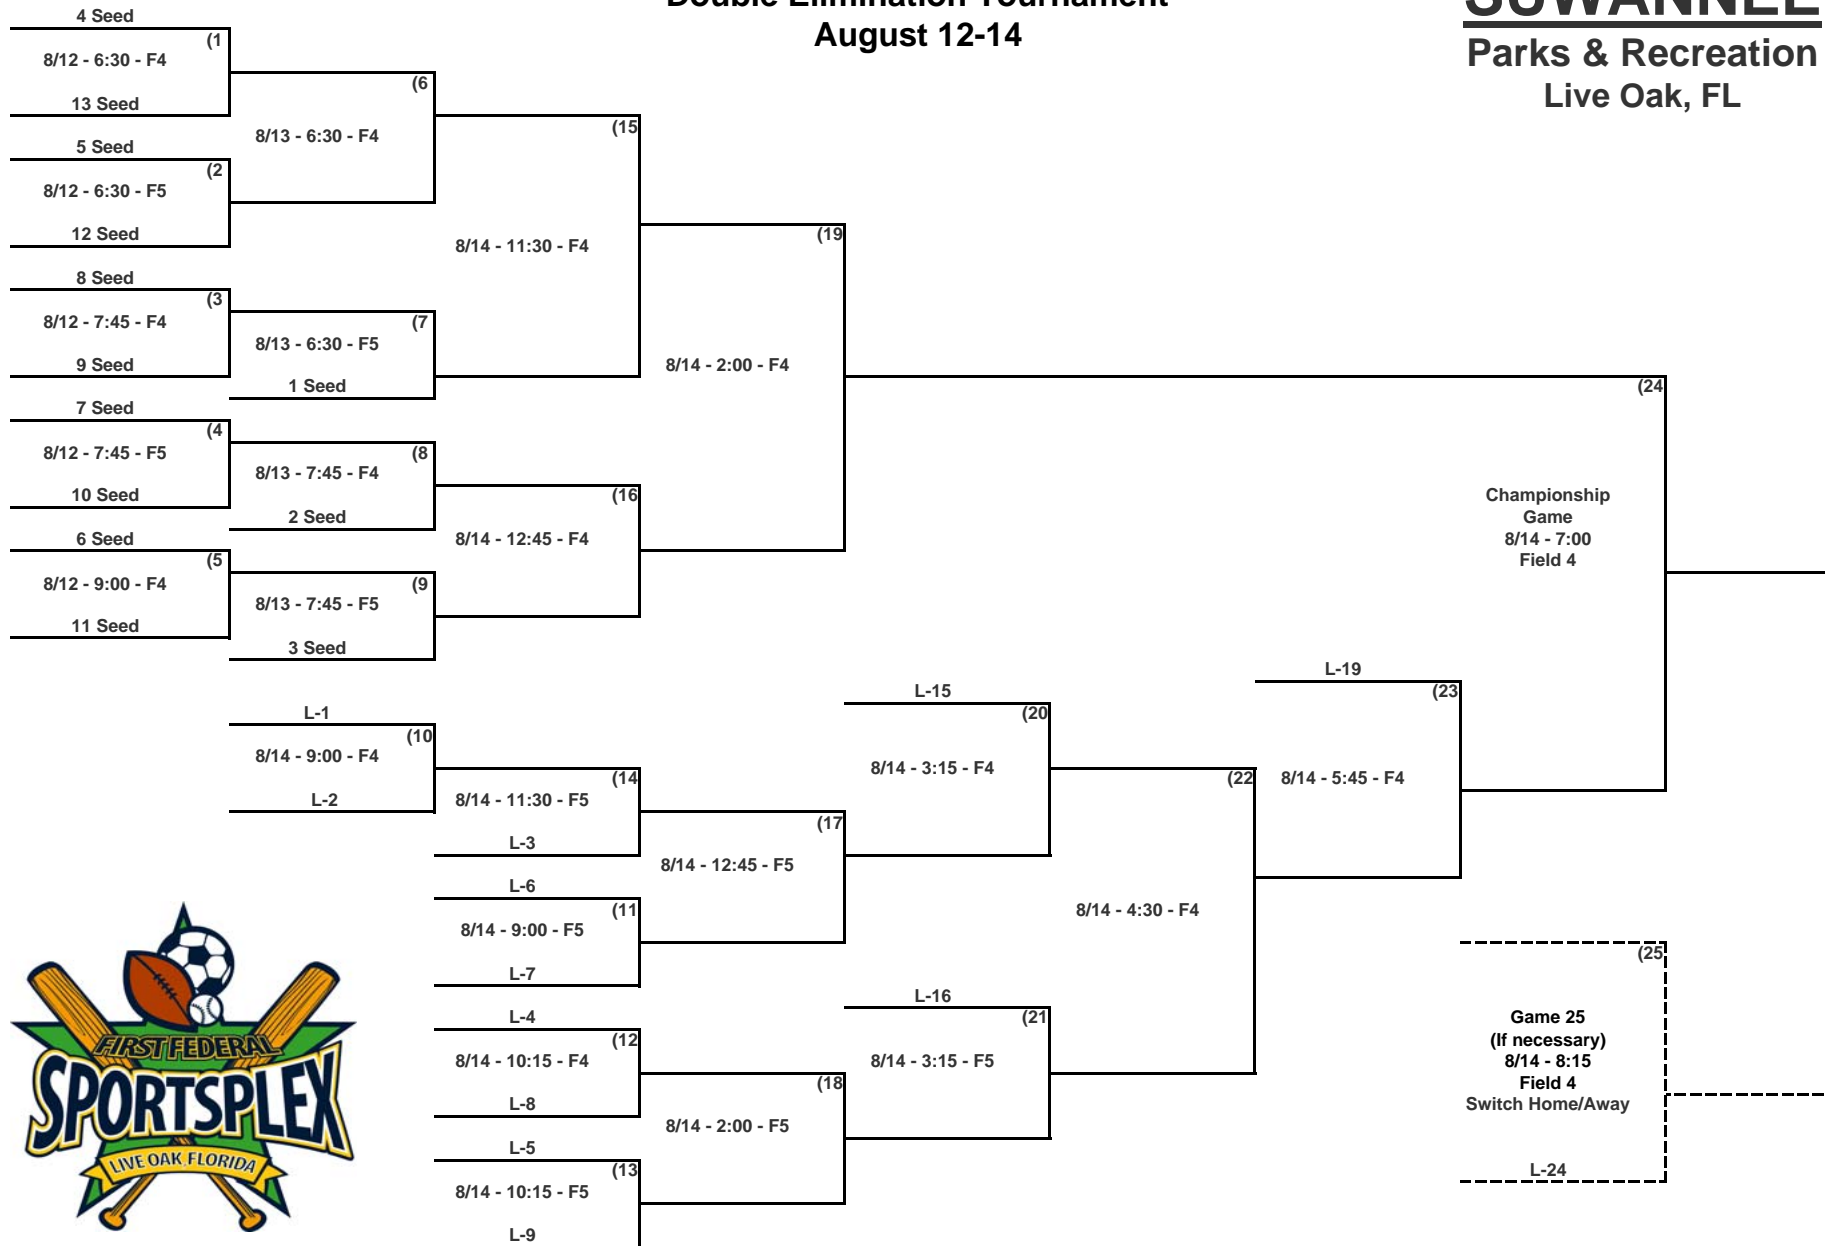

2010 Church Softball Double Elimination Tournament August 12-14

SUWANNEE
Parks & Recreation
Live Oak, FL

Home Team and Visiting Team for each game will be determined by coin flip